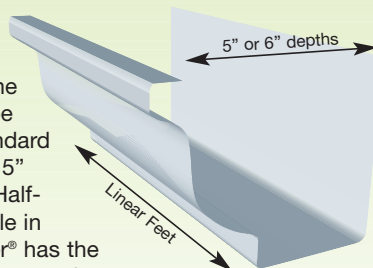

# LEAF DEFIER® - THE SOLUTION TO ALL YOUR GUTTER PROBLEMS

- Keeps your gutters clean and free of all leaves, seeds, pine needles and insects
- Handles the highest water capacity of any gutter protection system on the market
- Fits all standard 5" and 6" K Style gutters
- Half-Rounds and custom shapes are available
- Installs in minutes with no hardware or tools
- Flexible design won't bend, dent or crack like other aluminum guards, helmets or shields
- Eliminates mosquito breeding and infestation
- "Quiet" soundproof material minimizes noise
- 25 Year No Clog Warranty
- Certified Superior Gutter Filtration Insert

### Depth:

Measure the top of your gutter from front to back. This determines the gutter depth. It should be 5" or 6" depths. The standard Leaf Defier® insert fits all 5" and 6" K Style gutters. Half-Round Styles are available in various sizes. Leaf Defier® has the capacity to create any custom size and specialty shape you need.